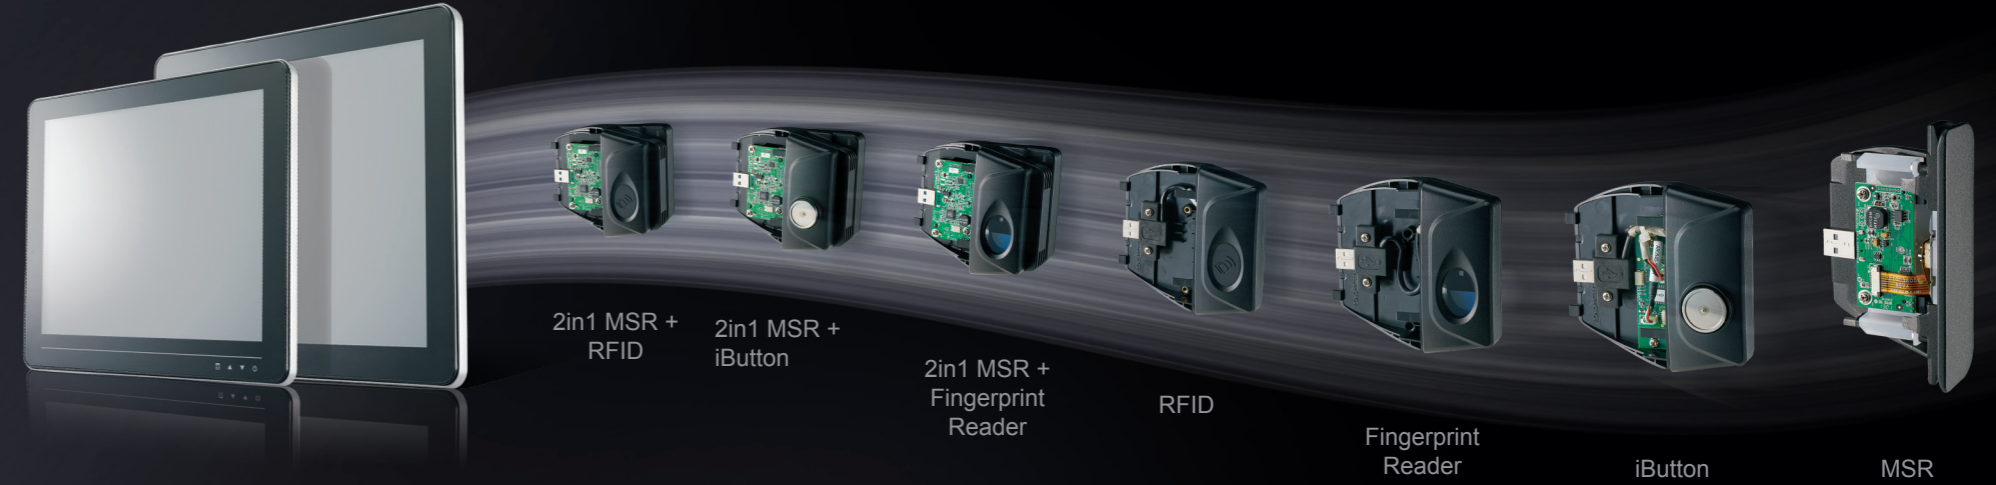

AerPOS

15inch or 17inch High Performance POS System

FEC

AerPOS

We aim to exceed your expectations by providing high quality, reliable products with state of the art designs.

AerPOS is an elegant and powerful all-in-one system, designed to be used in the toughest retail and hospitality environments. It is a very durable and compact system that fits beautifully on any point of sale counter. The modular design features also ensures high serviceability.

Add-on Devices

All AerPOS add-on devices use a USB interface for reliability, simple installation and maintenance.

USB I/O is on the right side of the display

Peripherals

Features

OSD Controls: Display brightness, display power on/off (on 15inch models)

Smart Fan detects CPU temperature and adjusts fan speed automatically

Standard Colors: Black + Silver; Black + Red; White + Silver

The integrated customer display can be turned and tilted for the best viewing angle.

11.6inch second display with bracket

15inch second display (pole type)

One-step operation for quick access to hard disk or SSD

The display can be easily removed for easy maintenance

CPU module can be extracted for efficient upgrades and maintenance