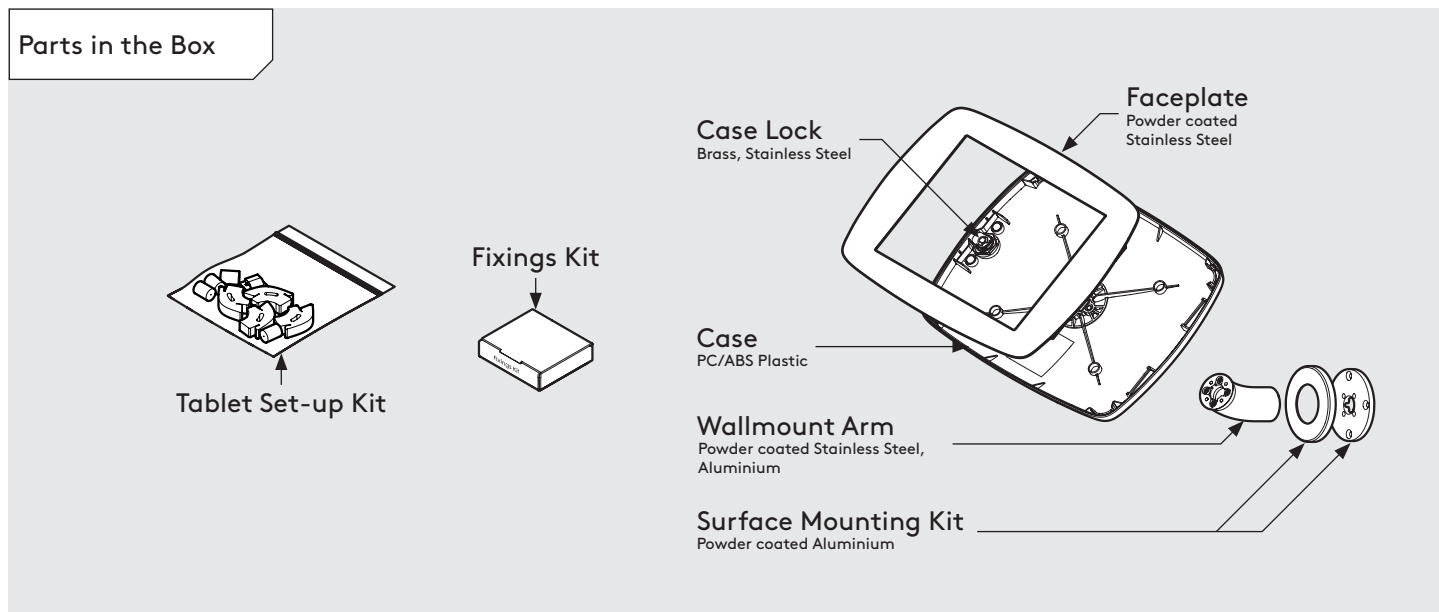

PRODUCT DATA SHEET - WALLMOUNT (MINI CASE)

bouncepad®

Case:	Arm:	Mounting:	Packaged weight:	Colour:
Mini	Wallmount	Fixing from Below	1.66kg	White Black
		Fixing from Above		

PRODUCT DATA SHEET - WALLMOUNT (MIDI CASE)

bouncepad®

Case:	Arm:	Mounting:	Packaged weight:	Colour:
Midi	Wallmount	Fixing from Below	1.84kg	White Black
		Fixing from Above		

PRODUCT DATA SHEET - WALLMOUNT (MAXI CASE)

bouncepad®

Case:	Arm:	Mounting:	Packaged weight:	Colour:
Maxi	Wallmount	Fixing from Below	2.07kg	White Black
		Fixing from Above		

PRODUCT DATA SHEET - WALLMOUNT (MEGA CASE)

bouncepad®

Case: Mega **Arm:** Wallmount **Mounting:** Fixing from Below
 Fixing from Above **Packaged weight:** 2.46kg **Colour:** White
 Black