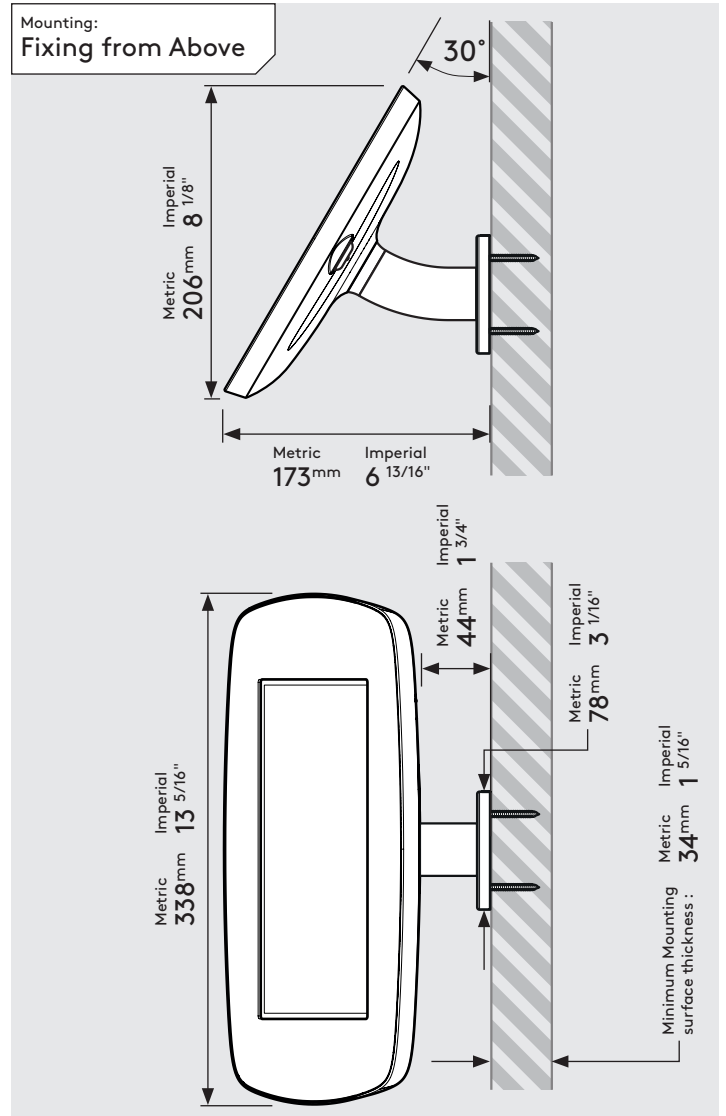

PRODUCT DATA SHEET - WALLMOUNT (MINI CASE)

bouncepad®

Case:	Arm:	Mounting:	Packaged weight:	Colour:
Mini	Wallmount	Fixing from Below	1.66kg	White Black
		Fixing from Above		

PRODUCT DATA SHEET - WALLMOUNT (MIDI CASE)

bouncepad®

Case:	Arm:	Mounting:	Packaged weight:	Colour:
Midi	Wallmount	Fixing from Below	1.84kg	White Black
		Fixing from Above		

PRODUCT DATA SHEET - WALLMOUNT (MAXI CASE)

bouncepad®

Case:	Arm:	Mounting:	Packaged weight:	Colour:
Maxi	Wallmount	Fixing from Below	2.07kg	White Black
		Fixing from Above		

PRODUCT DATA SHEET - WALLMOUNT (MEGA CASE)

bouncepad®

Case: Mega **Arm:** Wallmount **Mounting:** Fixing from Below
 Fixing from Above **Packaged weight:** 2.46kg **Colour:** White
 Black