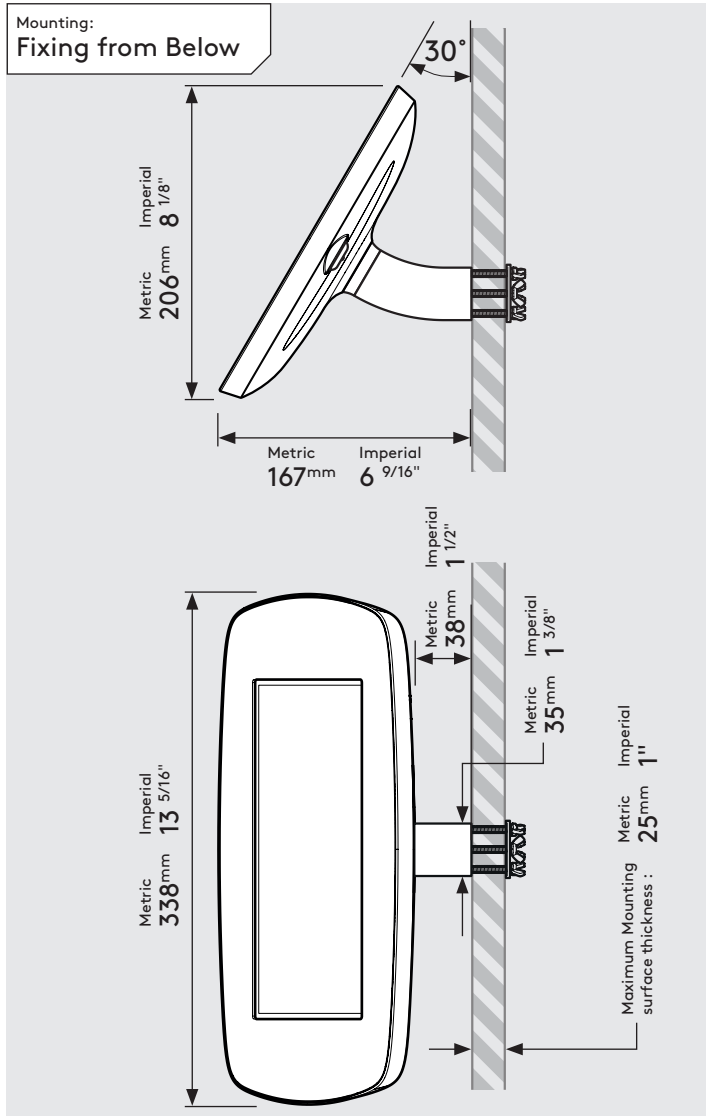

PRODUCT DATA SHEET - WALLMOUNT (MINI CASE)

bouncepad®

Case:	Arm:	Mounting:	Packaged weight:	Colour:
Mini	Wallmount	Fixing from Below	1.66kg	White Black
		Fixing from Above		

PRODUCT DATA SHEET - WALLMOUNT (MIDI CASE)

bouncepad®

Case:	Arm:	Mounting:	Packaged weight:	Colour:
Midi	Wallmount	Fixing from Below	1.84kg	White Black
		Fixing from Above		

PRODUCT DATA SHEET - WALLMOUNT (MAXI CASE)

bouncepad®

Case:	Arm:	Mounting:	Packaged weight:	Colour:
Maxi	Wallmount	Fixing from Below	2.07kg	White Black
		Fixing from Above		

PRODUCT DATA SHEET - WALLMOUNT (MEGA CASE)

bouncepad®

Case: Mega **Arm:** Wallmount **Mounting:** Fixing from Below
 Fixing from Above **Packaged weight:** 2.46kg **Colour:** White
 Black