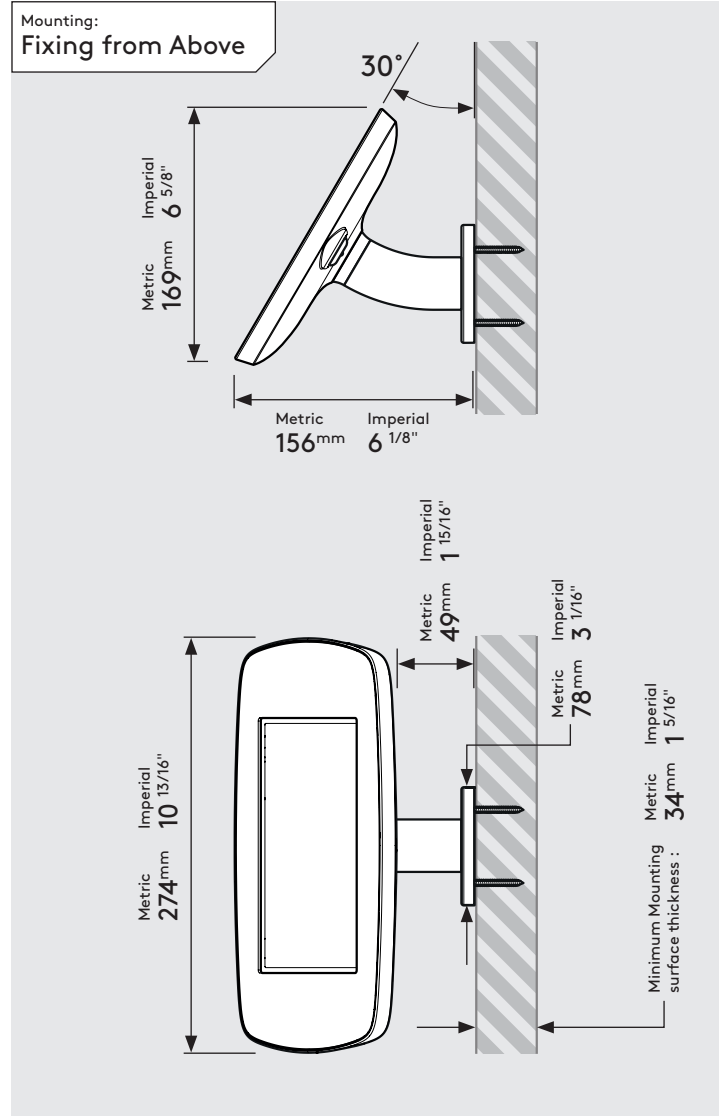

PRODUCT DATA SHEET - WALLMOUNT (MINI CASE)

bouncepad®

Case:	Arm:	Mounting:	Packaged weight:	Colour:
Mini	Wallmount	Fixing from Below	1.66kg	White Black
		Fixing from Above		

PRODUCT DATA SHEET - WALLMOUNT (MIDI CASE)

bouncepad®

Case:	Arm:	Mounting:	Packaged weight:	Colour:
Midi	Wallmount	Fixing from Below	1.84kg	White Black
		Fixing from Above		

PRODUCT DATA SHEET - WALLMOUNT (MAXI CASE)

bouncepad®

Case:	Arm:	Mounting:	Packaged weight:	Colour:
Maxi	Wallmount	Fixing from Below	2.07kg	White Black
		Fixing from Above		

PRODUCT DATA SHEET - WALLMOUNT (MEGA CASE)

bouncepad®

Case: Mega **Arm:** Wallmount **Mounting:** Fixing from Below
 Fixing from Above **Packaged weight:** 2.46kg **Colour:** White
 Black