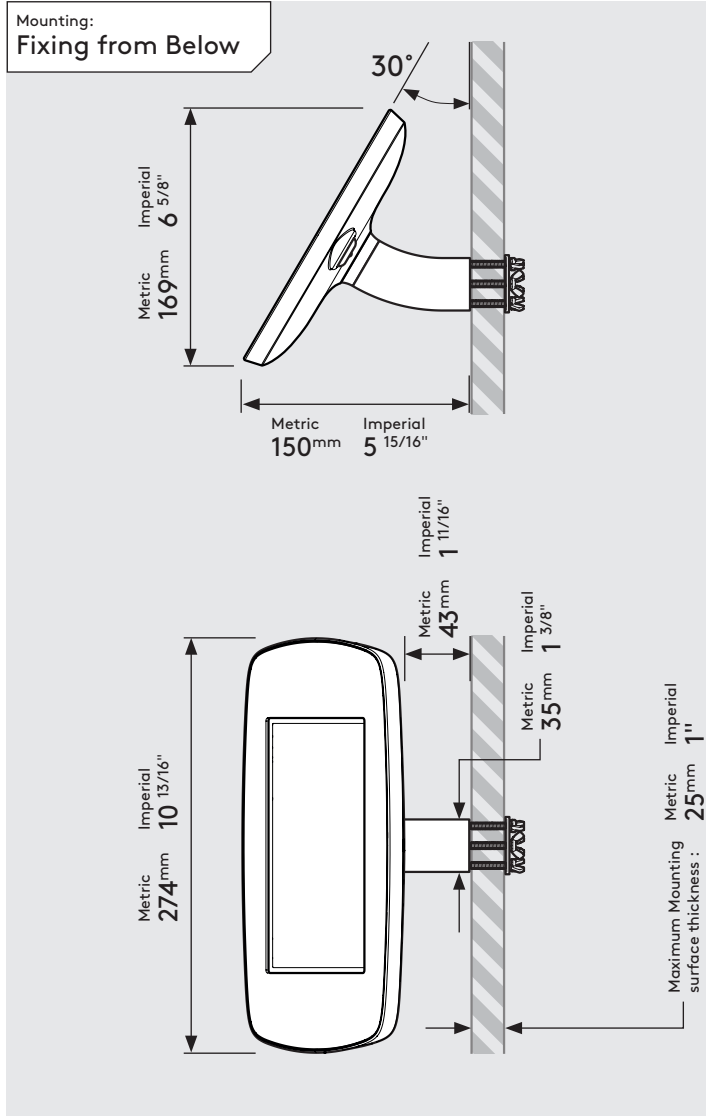

PRODUCT DATA SHEET - WALLMOUNT (MINI CASE)

bouncepad®

Case:	Arm:	Mounting:	Packaged weight:	Colour:
Mini	Wallmount	Fixing from Below	1.66kg	White Black
		Fixing from Above		

PRODUCT DATA SHEET - WALLMOUNT (MIDI CASE)

bouncepad®

Case:	Arm:	Mounting:	Packaged weight:	Colour:
Midi	Wallmount	Fixing from Below	1.84kg	White Black
		Fixing from Above		

PRODUCT DATA SHEET - WALLMOUNT (MAXI CASE)

bouncepad®

Case:	Arm:	Mounting:	Packaged weight:	Colour:
Maxi	Wallmount	Fixing from Below	2.07kg	White Black
		Fixing from Above		

PRODUCT DATA SHEET - WALLMOUNT (MEGA CASE)

bouncepad®

Case: Mega **Arm:** Wallmount **Mounting:** Fixing from Below
 Fixing from Above **Packaged weight:** 2.46kg **Colour:** White
 Black