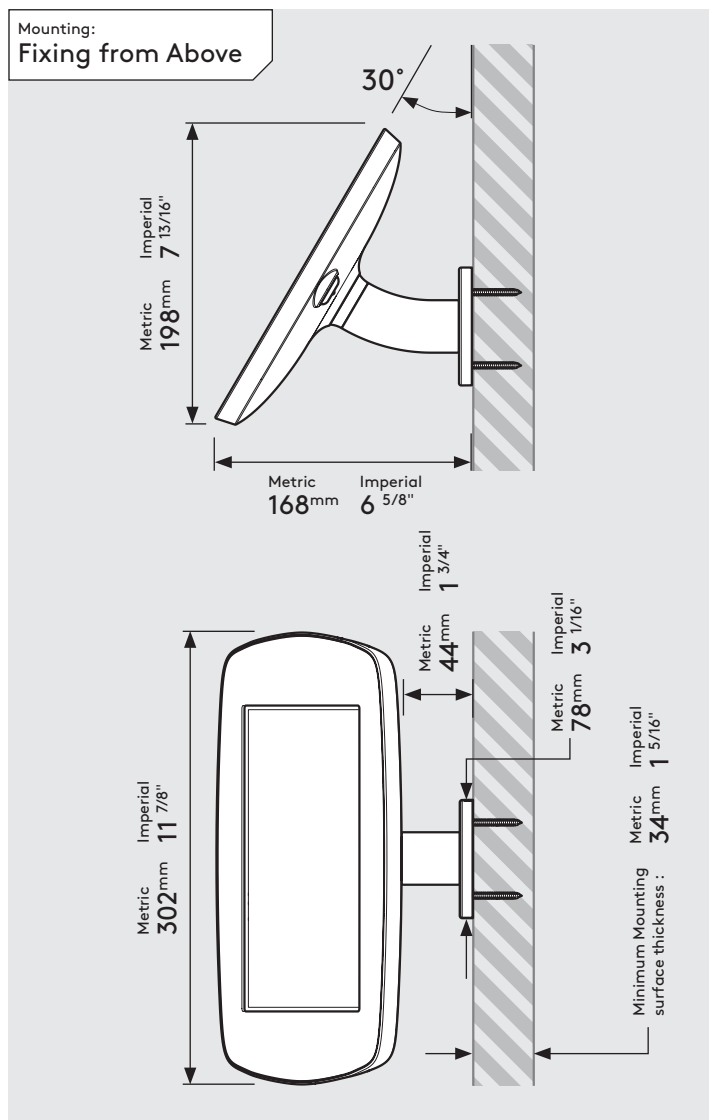

PRODUCT DATA SHEET - WALLMOUNT (MINI CASE)

bouncepad®

Case:	Arm:	Mounting:	Packaged weight:	Colour:
Mini	Wallmount	Fixing from Below	1.66kg	White Black
		Fixing from Above		

PRODUCT DATA SHEET - WALLMOUNT (MIDI CASE)

bouncepad®

Case:	Arm:	Mounting:	Packaged weight:	Colour:
Midi	Wallmount	Fixing from Below	1.84kg	White Black
		Fixing from Above		

PRODUCT DATA SHEET - WALLMOUNT (MAXI CASE)

bouncepad®

Case:	Arm:	Mounting:	Packaged weight:	Colour:
Maxi	Wallmount	Fixing from Below	2.07kg	White Black
		Fixing from Above		

PRODUCT DATA SHEET - WALLMOUNT (MEGA CASE)

bouncepad®

Case: Mega **Arm:** Wallmount **Mounting:** Fixing from Below
 Fixing from Above **Packaged weight:** 2.46kg **Colour:** White
 Black