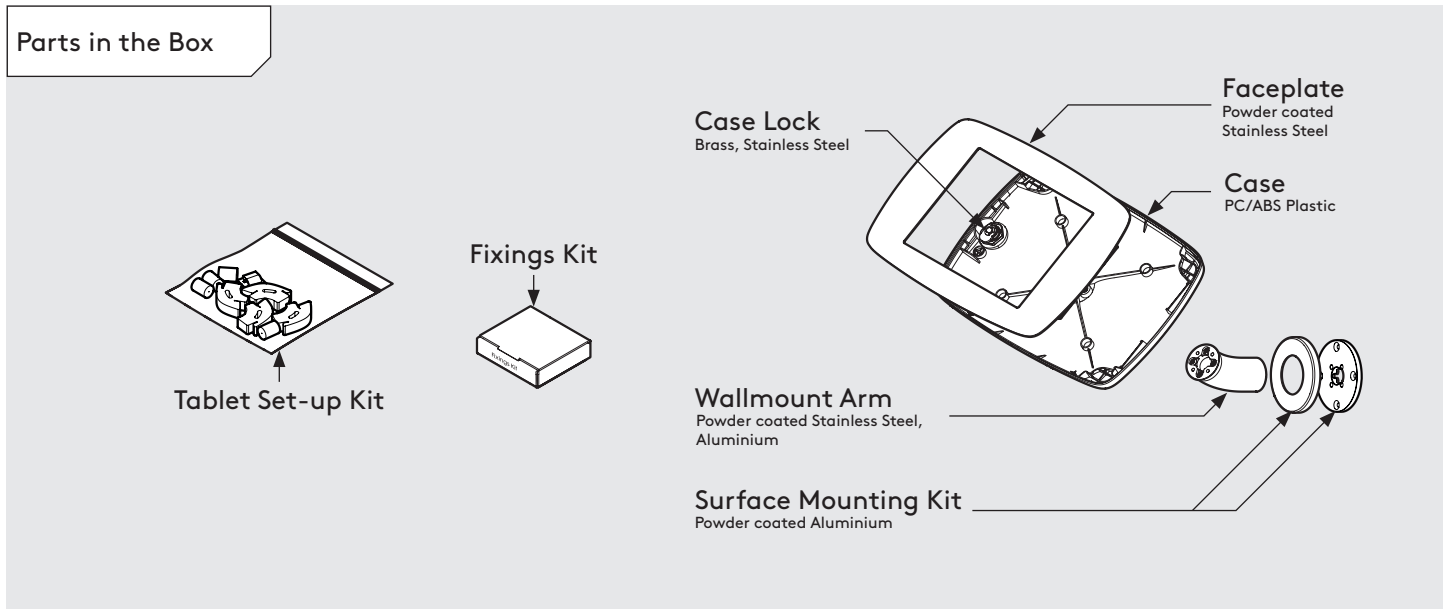

PRODUCT DATA SHEET - WALLMOUNT (MINI CASE)

bouncepad®

Case:	Arm:	Mounting:	Packaged weight:	Colour:
Mini	Wallmount	Fixing from Below	1.66kg	White Black
		Fixing from Above		

PRODUCT DATA SHEET - WALLMOUNT (MIDI CASE)

bouncepad®

Case:	Arm:	Mounting:	Packaged weight:	Colour:
Midi	Wallmount	Fixing from Below	1.84kg	White Black
		Fixing from Above		

PRODUCT DATA SHEET - WALLMOUNT (MAXI CASE)

bouncepad®

Case:	Arm:	Mounting:	Packaged weight:	Colour:
Maxi	Wallmount	Fixing from Below	2.07kg	White Black
		Fixing from Above		

PRODUCT DATA SHEET - WALLMOUNT (MEGA CASE)

bouncepad®

Case: Mega **Arm:** Wallmount **Mounting:** Fixing from Below
 Fixing from Above **Packaged weight:** 2.46kg **Colour:** White
 Black