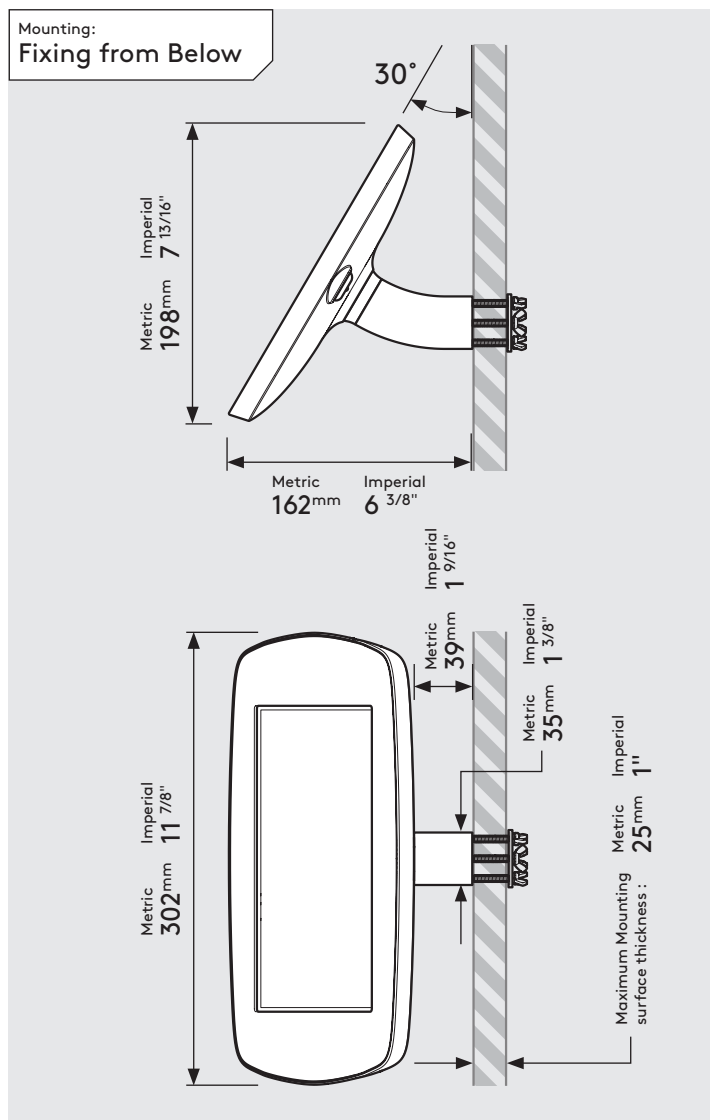

PRODUCT DATA SHEET - WALLMOUNT (MINI CASE)

bouncepad®

Case:	Arm:	Mounting:	Packaged weight:	Colour:
Mini	Wallmount	Fixing from Below	1.66kg	White Black
		Fixing from Above		

PRODUCT DATA SHEET - WALLMOUNT (MIDI CASE)

bouncepad®

Case:	Arm:	Mounting:	Packaged weight:	Colour:
Midi	Wallmount	Fixing from Below	1.84kg	White Black
		Fixing from Above		

PRODUCT DATA SHEET - WALLMOUNT (MAXI CASE)

bouncepad®

Case:	Arm:	Mounting:	Packaged weight:	Colour:
Maxi	Wallmount	Fixing from Below	2.07kg	White Black
		Fixing from Above		

PRODUCT DATA SHEET - WALLMOUNT (MEGA CASE)

bouncepad®

Case: Mega **Arm:** Wallmount **Mounting:** Fixing from Below
 Fixing from Above **Packaged weight:** 2.46kg **Colour:** White
 Black