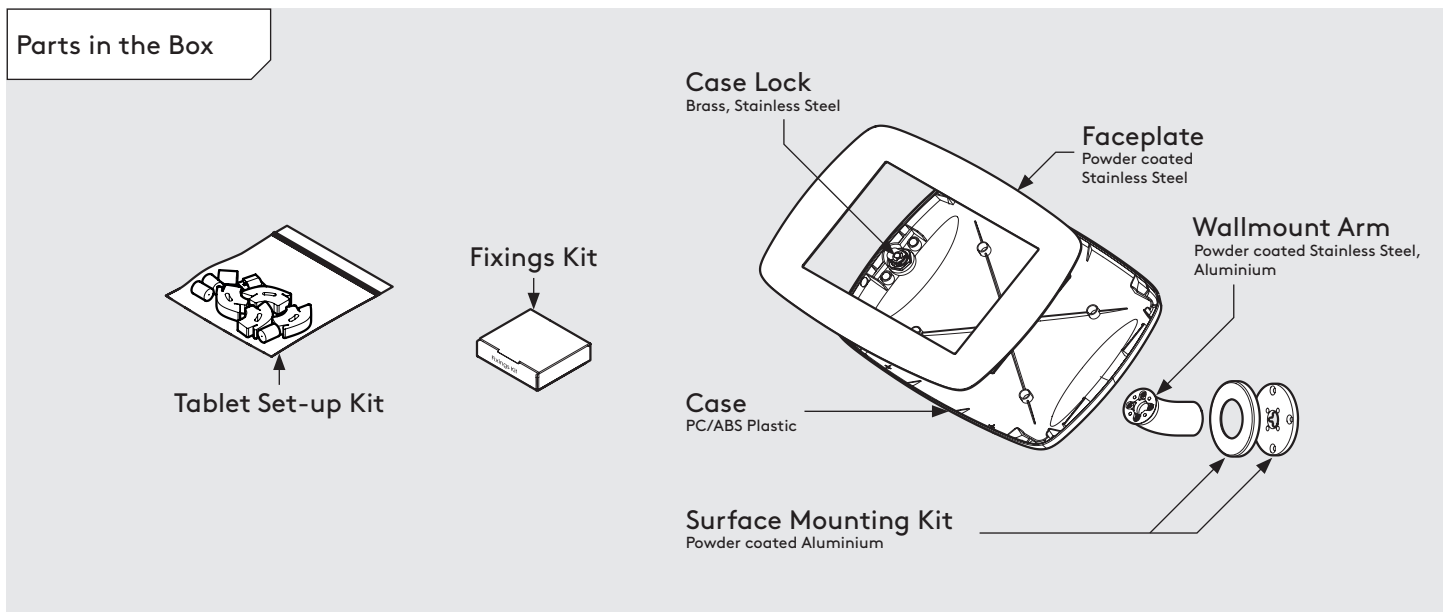

PRODUCT DATA SHEET - WALLMOUNT (MINI CASE)

bouncepad®

Case:	Arm:	Mounting:	Packaged weight:	Colour:
Mini	Wallmount	Fixing from Below	1.66kg	White Black
		Fixing from Above		

PRODUCT DATA SHEET - WALLMOUNT (MIDI CASE)

bouncepad®

Case:	Arm:	Mounting:	Packaged weight:	Colour:
Midi	Wallmount	Fixing from Below	1.84kg	White Black
		Fixing from Above		

PRODUCT DATA SHEET - WALLMOUNT (MAXI CASE)

bouncepad®

Case:	Arm:	Mounting:	Packaged weight:	Colour:
Maxi	Wallmount	Fixing from Below	2.07kg	White Black
		Fixing from Above		

PRODUCT DATA SHEET - WALLMOUNT (MEGA CASE)

bouncepad®

Case: Mega **Arm:** Wallmount **Mounting:** Fixing from Below
 Fixing from Above **Packaged weight:** 2.46kg **Colour:** White
 Black